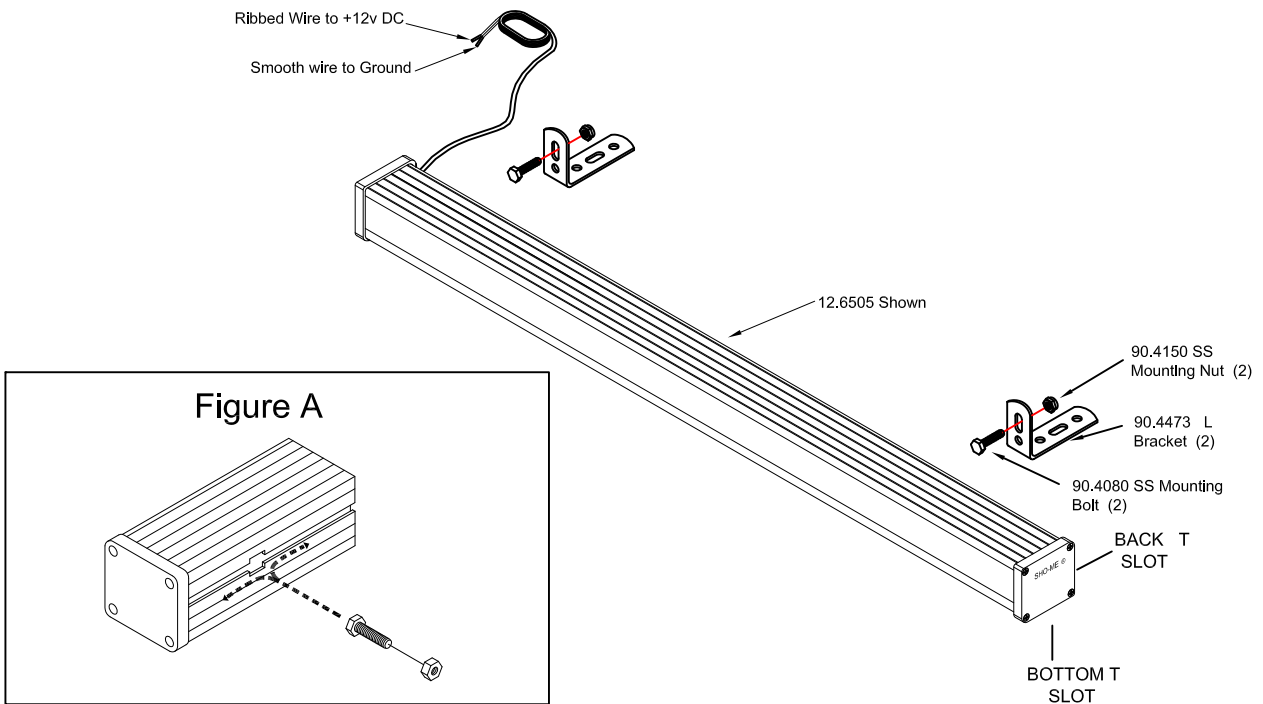

LIGHT STORM®
LED Off-Road / Scene Light
MODEL NO. 12.6500 Series

GENERAL INFORMATION

The 12.6500 Series LED Off-Road / Scene Light with **SHO-OFF®** optics is a high output, low amp draw solution for your off-road or scene light needs.

SPECIFICATIONS

- 12.6501** 12V /2.0A max 2 1/4" H x 2 3/8" W x 5 3/8" L
- 12.6502** 12V /4.0A max 2 1/4" H x 2 3/8" W x 11 3/8" L
- 12.6503** 12V /6.0A max 2 1/4" H x 2 3/8" W x 18" L
- 12.6504** 12V /8.0A max 2 1/4" H x 2 3/8" W x 24" L
- 12.6505** 12V /10.0A max 2 1/4" H x 2 3/8" W x 30 1/4" L
- 12.6506** 12V /12.0A max 2 1/4" H x 2 3/8" W x 41 3/8" L

INSTALLATION INSTRUCTIONS

Use the L - brackets (included) to mount the light. Slide the hex bolts provided into the t-slot as shown in the Figure A below . The light can be mounted using the bottom or rear t-slots . Always mount with the bottom t-slot down, this is to allow any moisture that enters the light housing to drain properly.