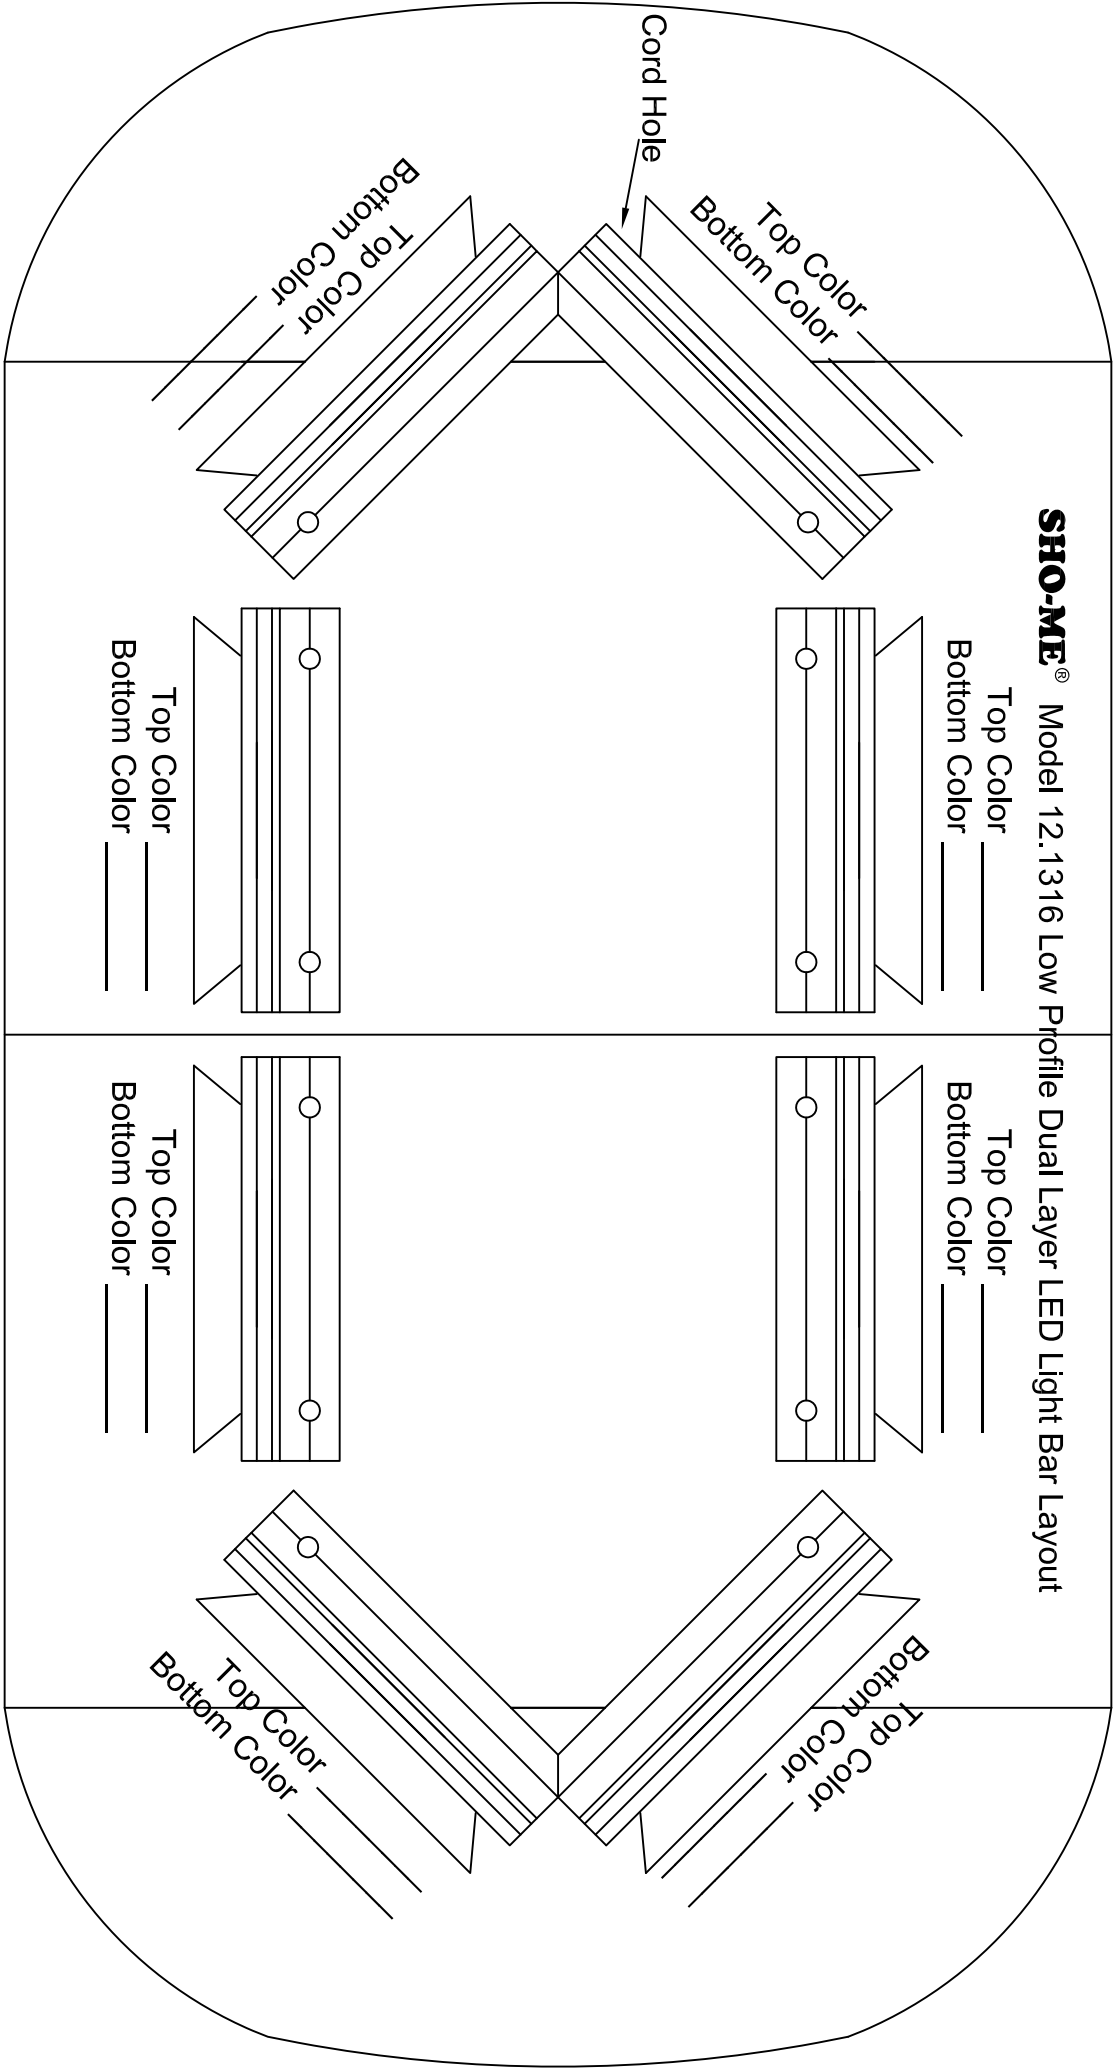

Front 

SHO-ME® Model 12.1316 Low Profile Dual Layer LED Light Bar Layout

Rear