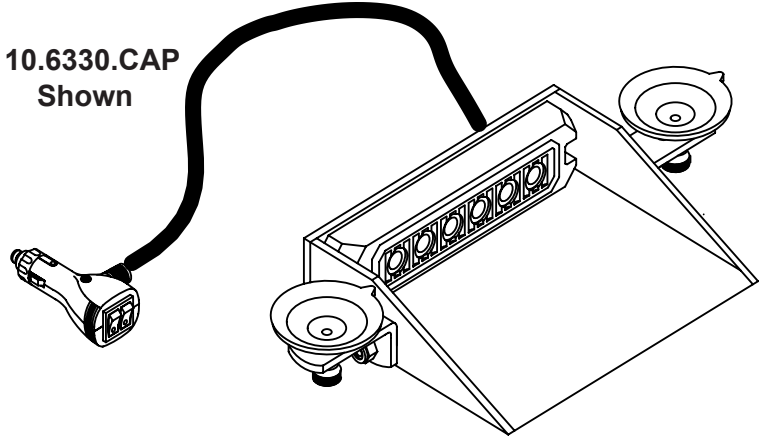

Installation Manual
MEGA LED Dash Light
Model: 10.6330.CAP / 6332.CAP

IMPORTANT WARNING: When the LED Dash Light is mounted, it must not obstruct any part of the driver's view. Make sure that after the light is installed, the operator has an unobstructed view through the windshield.

Do not install this product or route any wires in the deployment area of your airbag. Equipment mounted or located in the airbag deployment area will damage or reduce the effectiveness of the airbag, or become a projectile that could cause serious personal injury or death. Refer to your vehicle owners manual for the air bag deployment area. The User/Installer assumes full responsibility to determine proper mounting location, based on providing ultimate safety to all passengers inside the vehicle. Able2 Products Co. assumes no liability or responsibility for determining individual applications or exact installation location criteria.

Installation Instructions:

- 1) Attach "L" Brackets with suction cups to the LED Dash Light with hardware provided.
- 2) Determine mounting location.
- 3) Apply the suction cups to the windshield.
- 4) Insert the Plug in adaptor into a 12 VDC accessory outlet.

General Information

10.6330.CAP

Voltage +12 VDC
 Amp Draw .7 amp max @+13.8 VDC
 Fuse 3 amp

10.6332.CAP

Voltage +12 VDC
 Amp Draw 1.4 amp max @+13.8 VDC
 Fuse 3 amp

10.6330.CAP
 Shown

To change flash pattern, press the momentary switch (Located on the plug adaptor). Each time the momentary switch is pressed, the flash pattern will change.
 Less than 1 second for next pattern.
 About 3-5 seconds for steady burn.
 More than 5 seconds to turn off.