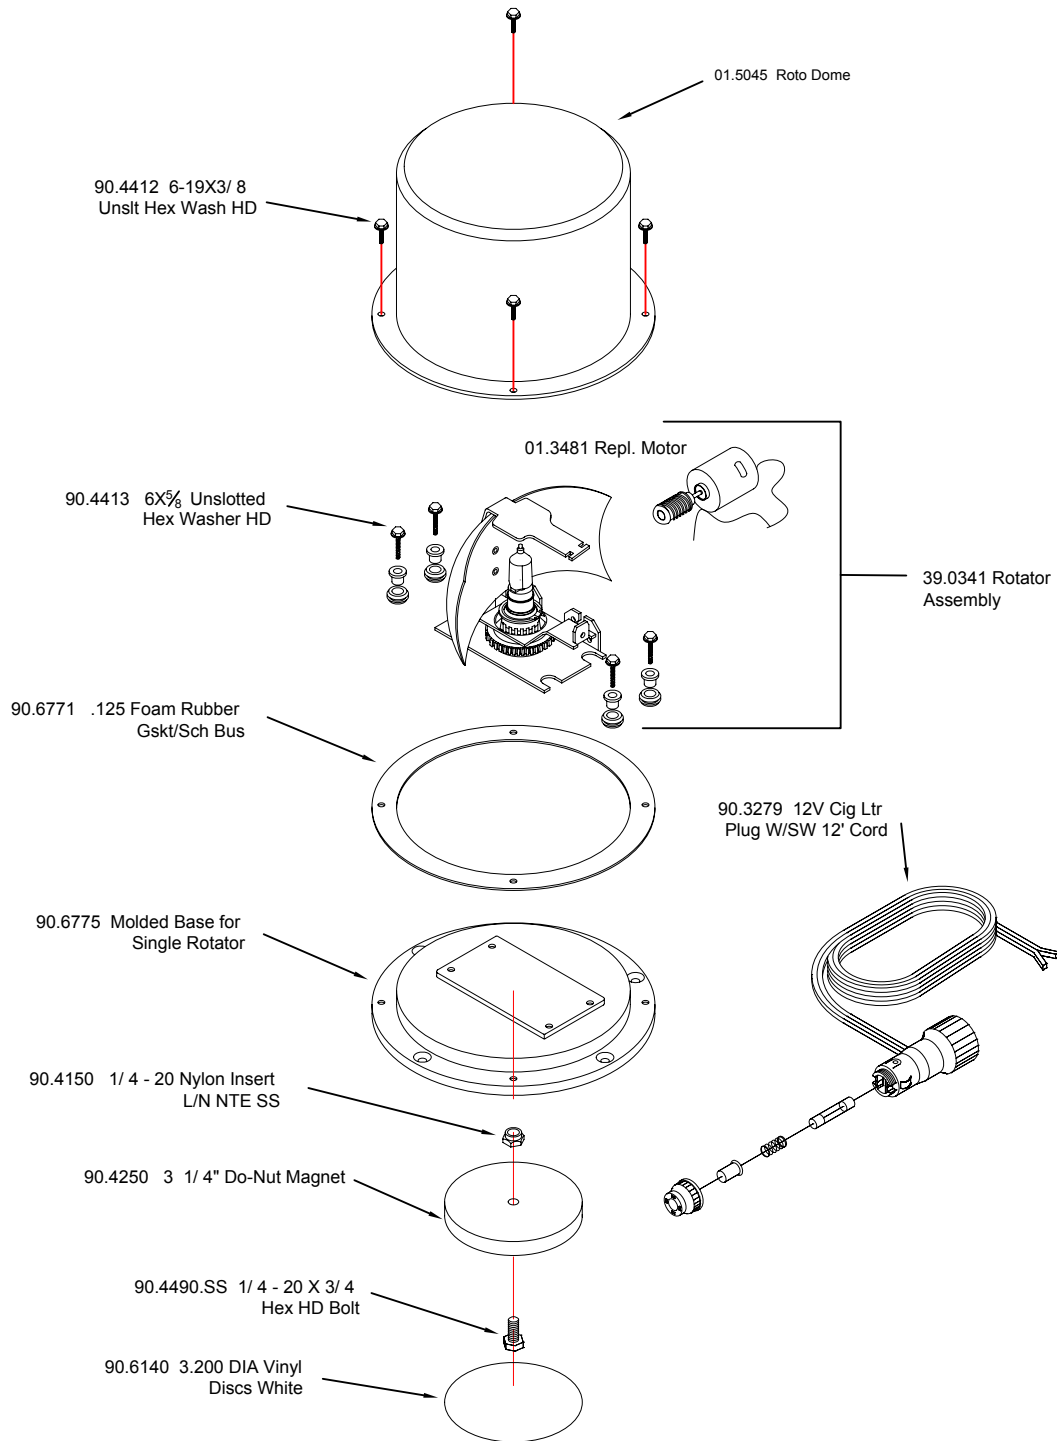

MODEL NO. 01.0500 Portable-Mount Single Rotating Light

PRODUCTS COMPANY 804 East Hwy 248 Cassville, MO 65625
U.S. and Canada Toll Free Numbers Phone: 800-641-4098 FAX: 800-526-1240
E-mail: sales@able2products.com WEB: www.able2products.com