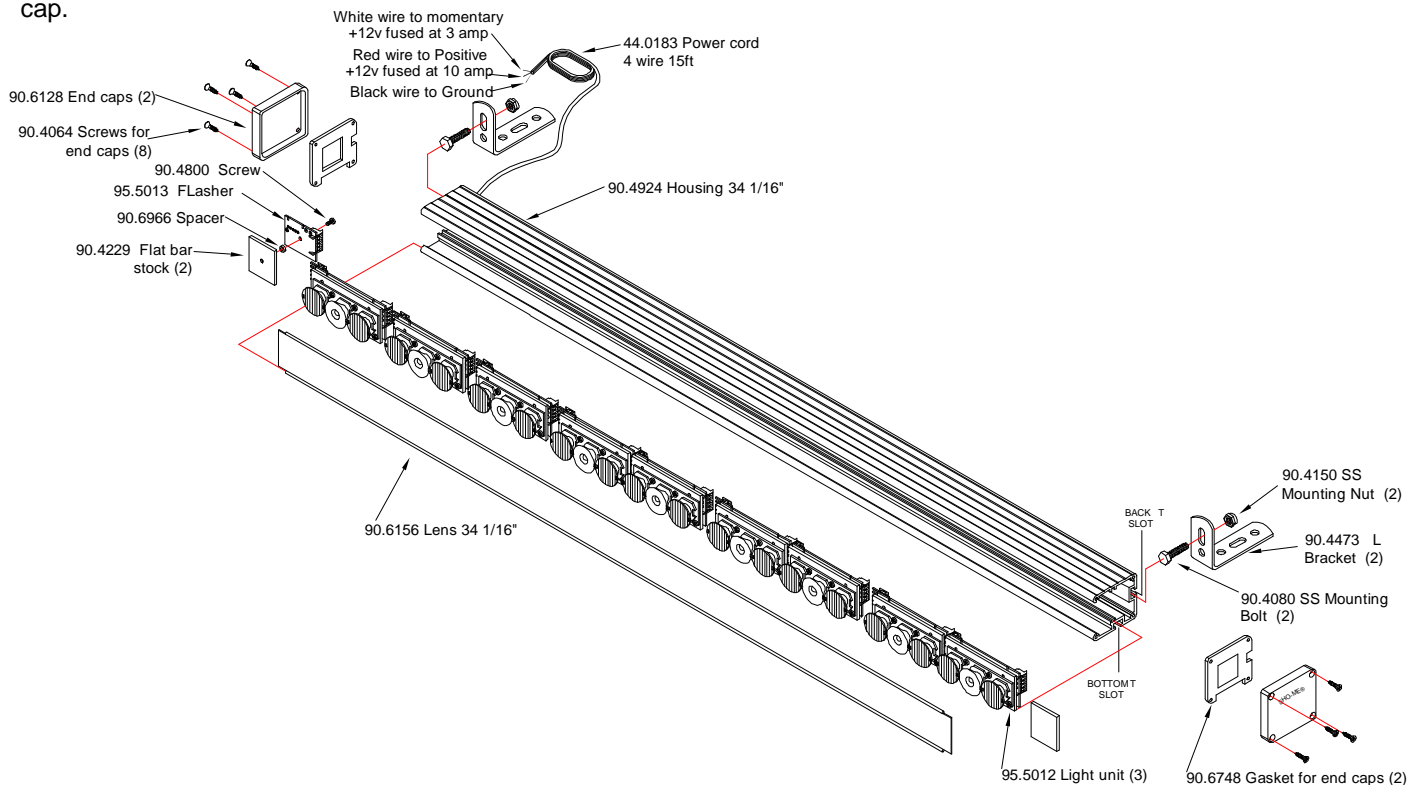

LIGHT STORM[®] LED Warning Stick Model 12.6109

GENERAL INFORMATION

The 12.6109 Light has 39 flash patterns. To change flash pattern momentarily apply +12v to white mode wire. Each time +12v is applied, the flash pattern will change. To set Default Random flash pattern apply +12v to white wire for more than 5 seconds. The flash patterns are:

INSTALLATION INSTRUCTIONS

Use the L - brackets (included) to mount the 12.6109 light. To install mounting bolts to the warning stick, remove the 4 screws from the end cap and install the mounting bolts into the desired t-slot as shown in drawing. Re-install the end cap.