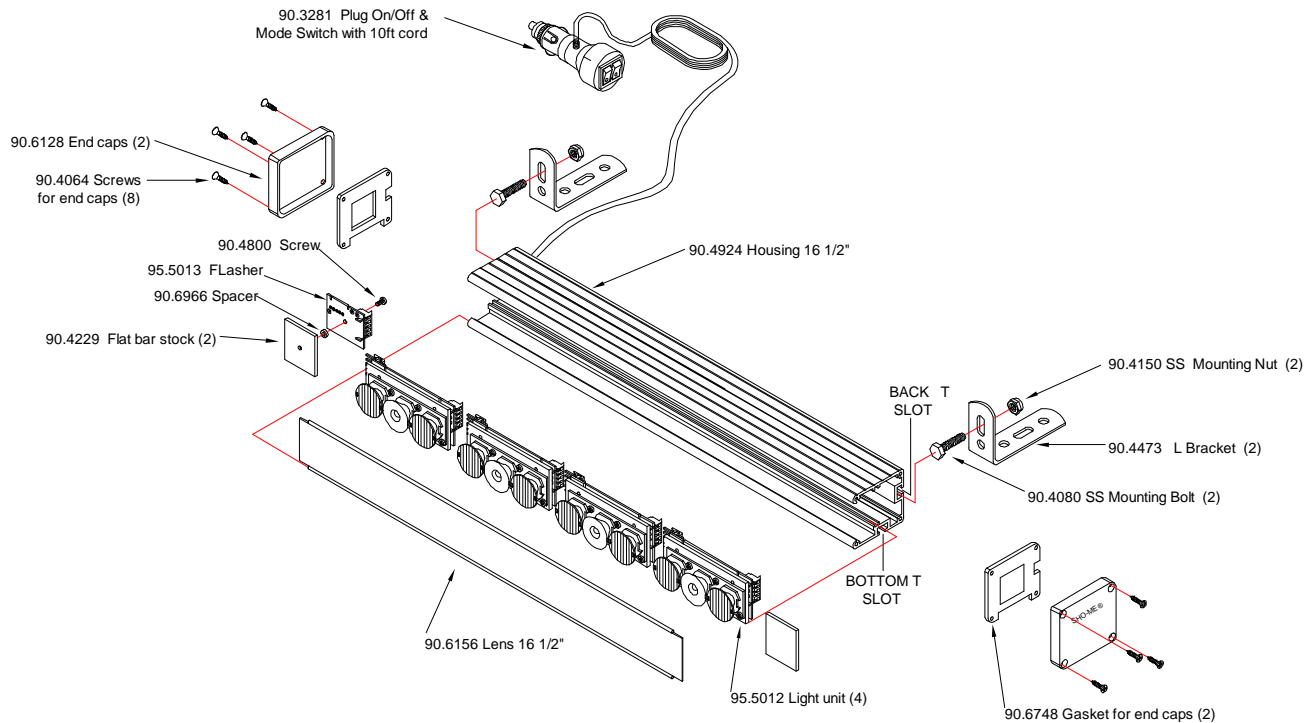

LIGHT STORM[®]
LED Warning Stick
MODEL NO. 12.6104S

GENERAL INFORMATION

Model 12.6104S has 39 flash patterns. To change flash pattern, press the momentary switch **(Located on the lighter plug adaptor)**. Each time the momentary switch is pressed, the flash pattern will change. To set Default Random flash pattern **press and hold** momentary switch for more than 5 seconds. The flash patterns are:

- | | | | |
|---------------------|---------------------------|---------------------------|-----------------------------|
| 1. Alt 120 1,2-3,4 | 11. Sim 600 | 21. Double-On Sim | 31. Scan Slow |
| 2. Alt 120 1,3-2,4 | 12. Sim 1200 | 22. Quad-On Alt 1,2-3,4 | 32. Scan Slow Double |
| 3. Alt 240 1,2-3,4 | 13. Double Alt 1,2-3,4 | 23. Quad-On Alt 1,3-2,4 | 33. Scan Fast |
| 4. Alt 240 1,3-2,4 | 14. Double Alt 1,3-2,4 | 24. Quad-On Sim | 34. Scan Fast Double |
| 5. Alt 600 1,2-3,4 | 15. Double Sim | 25. Fast-Slow Alt 1,2-3,4 | 35. Scan-Mega |
| 6. Alt 600 1,3-2,4 | 16. Quad Alt 1,2-3,4 | 26. Fast-Slow Alt 1,3-2,4 | 36. Random All 35 (Default) |
| 7. Alt 1200 1,2-3,4 | 17. Quad Alt 1,3-2,4 | 27. Fast-Slow Sim | 37. Random Alt 20 |
| 8. Alt 1200 1,3-2,4 | 18. Quad Sim | 28. Mega-On Alt 1,2-3,4 | 38. Random Sim 10 |
| 9. Sim 120 | 19. Double-On Alt 1,2-3,4 | 29. Mega-On Alt 1,3-2,4 | 39. Random Seq 5 |
| 10. Sim 240 | 20. Double-On Alt 1,3-2,4 | 30. Mega-On Sim | |

INSTALLATION INSTRUCTIONS

Use the L - brackets (included) to mount the 12.6104S light. To install mounting bolts to the warning stick, remove the 4 screws from the end cap and install the mounting bolts into the desired t-slot as shown in drawing. Re-install the end cap.