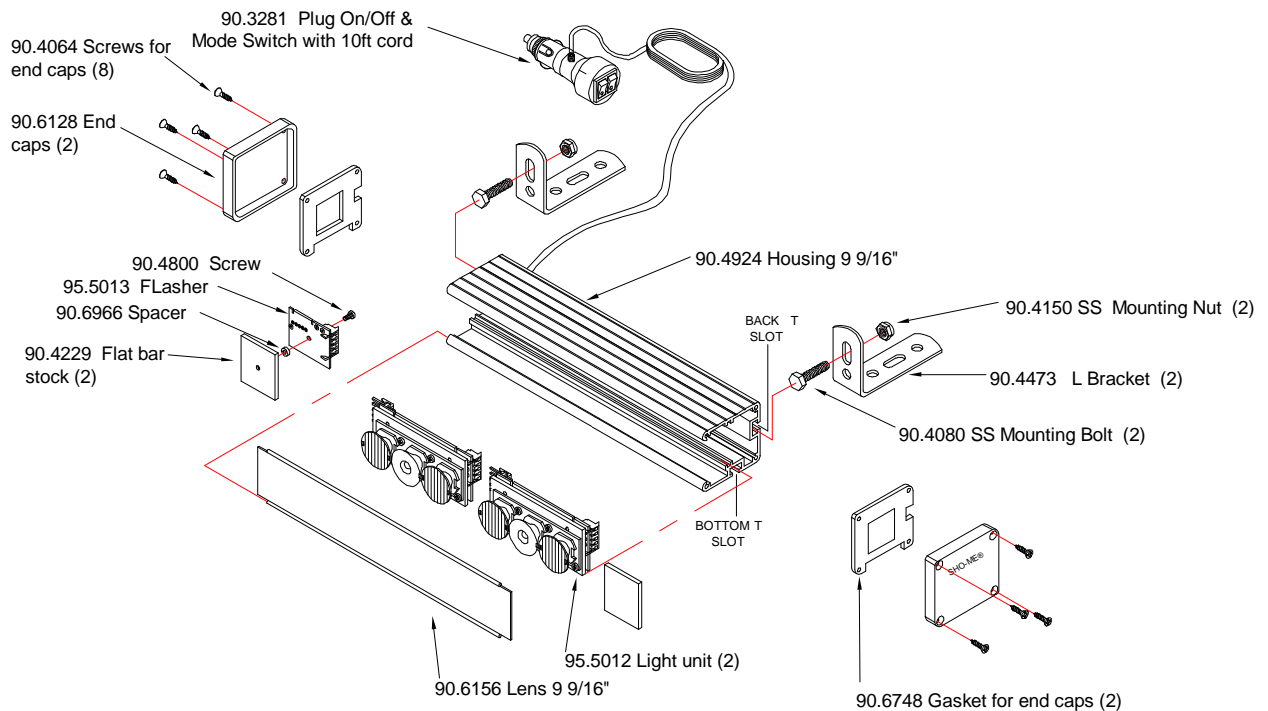

LIGHT STORM®
LED Warning Stick
MODEL NO. 12.6102S

GENERAL INFORMATION

Model 12.6102S has 24 flash patterns. To change flash pattern, press the momentary switch **(Located on the lighter plug adaptor)**. Each time the momentary switch is pressed, the flash pattern will change. To set Default Random flash pattern **press and hold** momentary switch for more than 5 seconds. The flash patterns are:

INSTALLATION INSTRUCTIONS

Use the L - brackets (included) to mount the 12.6102S light. To install mounting bolts to the Warning stick, remove the 4 screws from the end cap and install the mounting bolts into the desired t-slot as shown in drawing. Re-install the end cap.