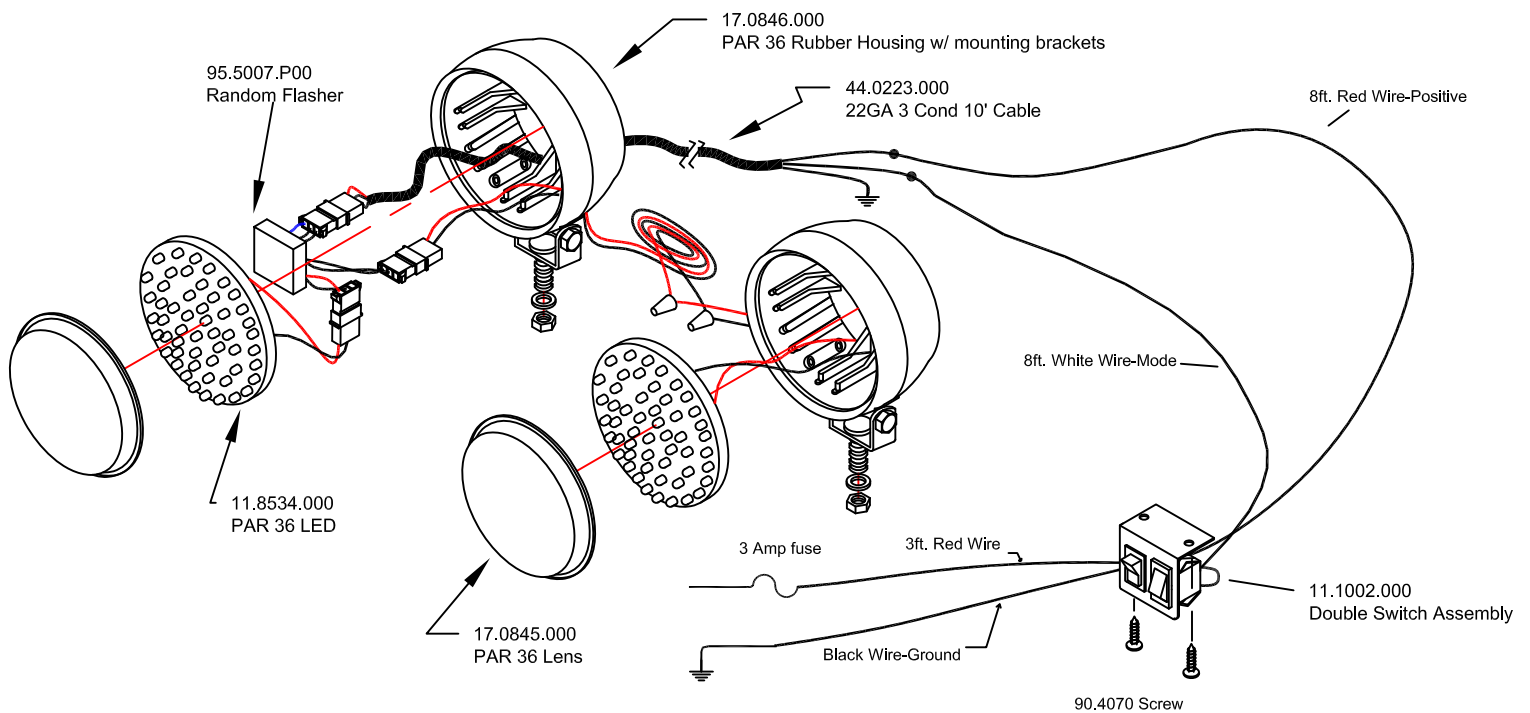

MODEL NO. 11.1745
PAR 36 LED Kit

GENERAL INFORMATION:

The **SHO-ME**® PAR 36 LED has 34 high-intensity LEDs. They come in weather-proof rubber housings with adjustable brackets. The LEDs come in assorted colors: amber, blue, green, red or white. The polycarbonate outer lenses come in assorted colors: amber, blue, green, red or clear. Internal LED flasher with seven selectable strobe-style flash patterns including Random with a double LED switch.

Flash Patterns

- | | |
|--------------------|---------------------|
| Double Alternating | Double Simultaneous |
| Quad Alternating | Quad Simultaneous |
| Quint Alternating | Random |
| MEGA Alternating | |