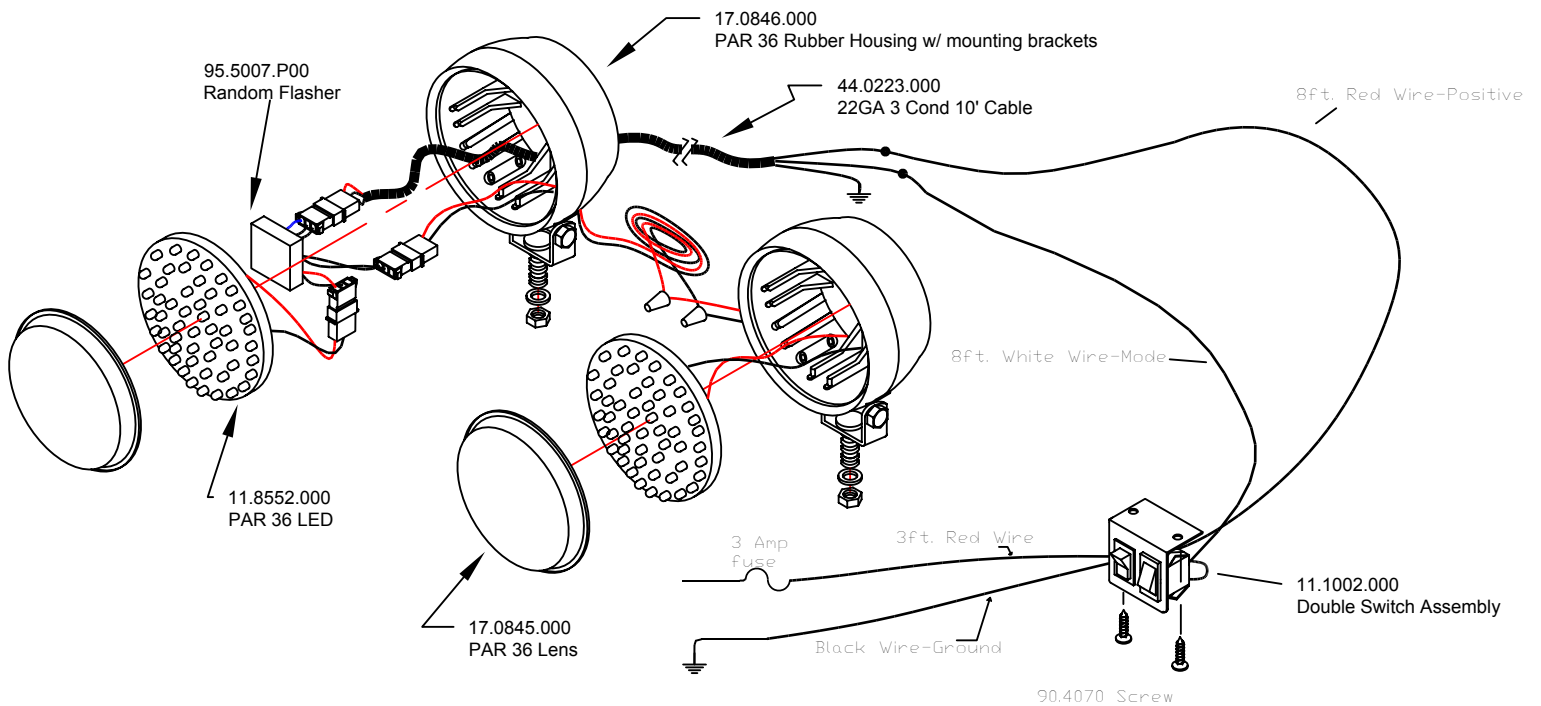

MODEL NO. 11.1743
Ultra-Bright
PAR 36 LED Kit

GENERAL INFORMATION:

The **SHO-ME**® Ultra-Bright PAR 36 LED has 52 high-intensity LEDs. They come in weather-proof rubber housings with adjustable brackets. The LEDs come in assorted colors: amber, blue, green, red or white. The polycarbonate outer lenses come in assorted colors: amber, blue, green, red or clear. Internal LED flasher with seven selectable strobe-style flash patterns including Random with a double LED switch.

Flash Patterns

Double Alternating
Quad Alternating
Quint Alternating
MEGA Alternating

Double Simultaneous
Quad Simultaneous
Random

PRODUCTS COMPANY 804 East Hwy 248 Cassville, MO 65625
U.S. and Canada Toll Free Numbers Phone: 800-641-4098 FAX: 800-526-1240
E-mail: sales@able2products.com WEB: www.able2products.com