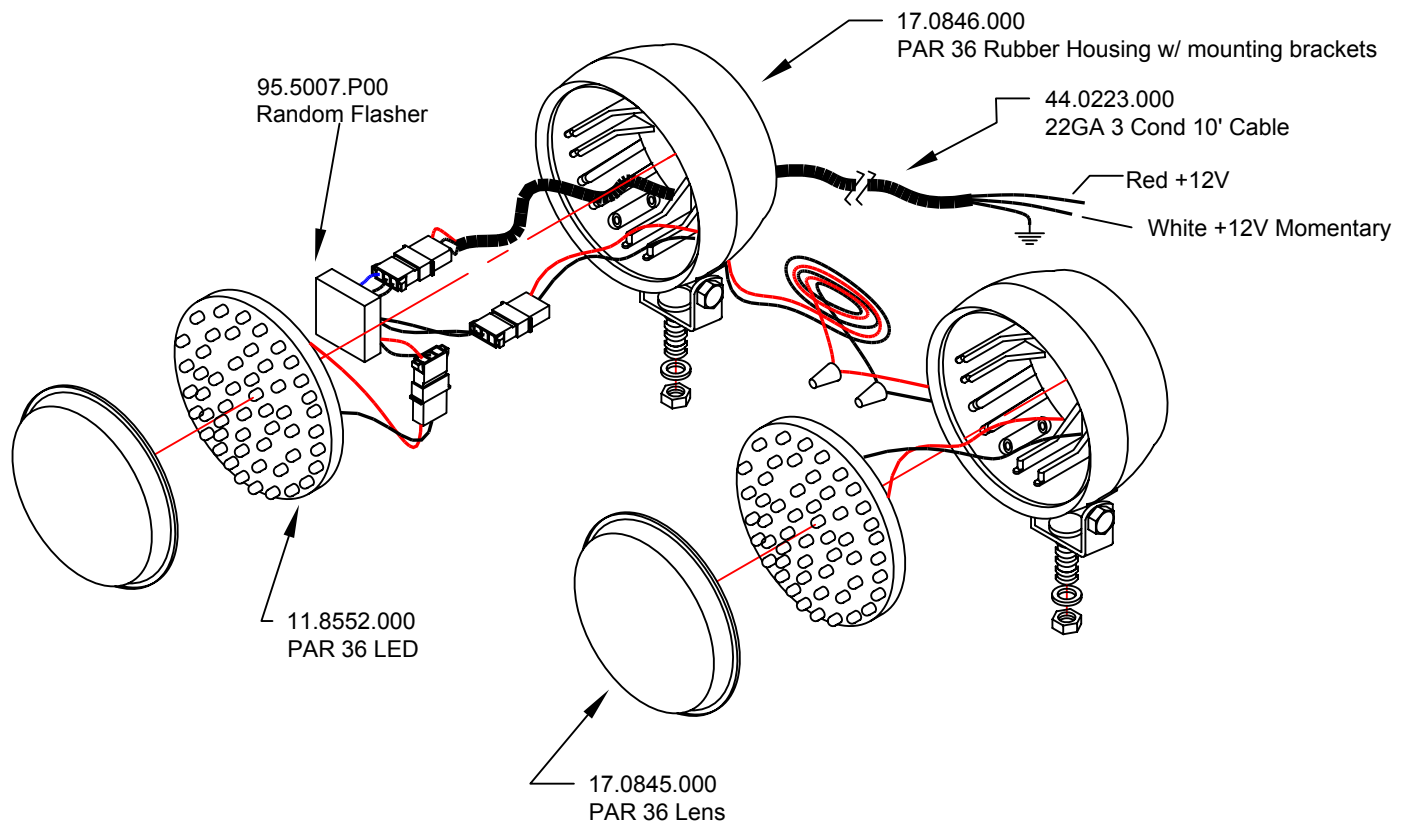

MODEL NO. 11.1742
Ultra-Bright
PAR 36 LED Kit

GENERAL INFORMATION:

The **SHO-ME**® Ultra-Bright PAR 36 LED has 52 high-intensity LEDs. They come in weather-proof rubber housings with adjustable brackets. The LEDs come in assorted colors: amber, blue, green, red or white. The polycarbonate outer lenses come in assorted colors: amber, blue, green, red or clear. Internal LED flasher with seven selectable strobe-style flash patterns including Random (Optional double LED switch).

Flash Patterns

Double Alternating
Quad Alternating
Quint Alternating
MEGA Alternating

Double Simultaneous
Quad Simultaneous
Random

PRODUCTS COMPANY 804 East Hwy 248 Cassville, MO 65625
U.S. and Canada Toll Free Numbers Phone: 800-641-4098 FAX: 800-526-1240
E-mail: sales@able2products.com WEB: www.able2products.com