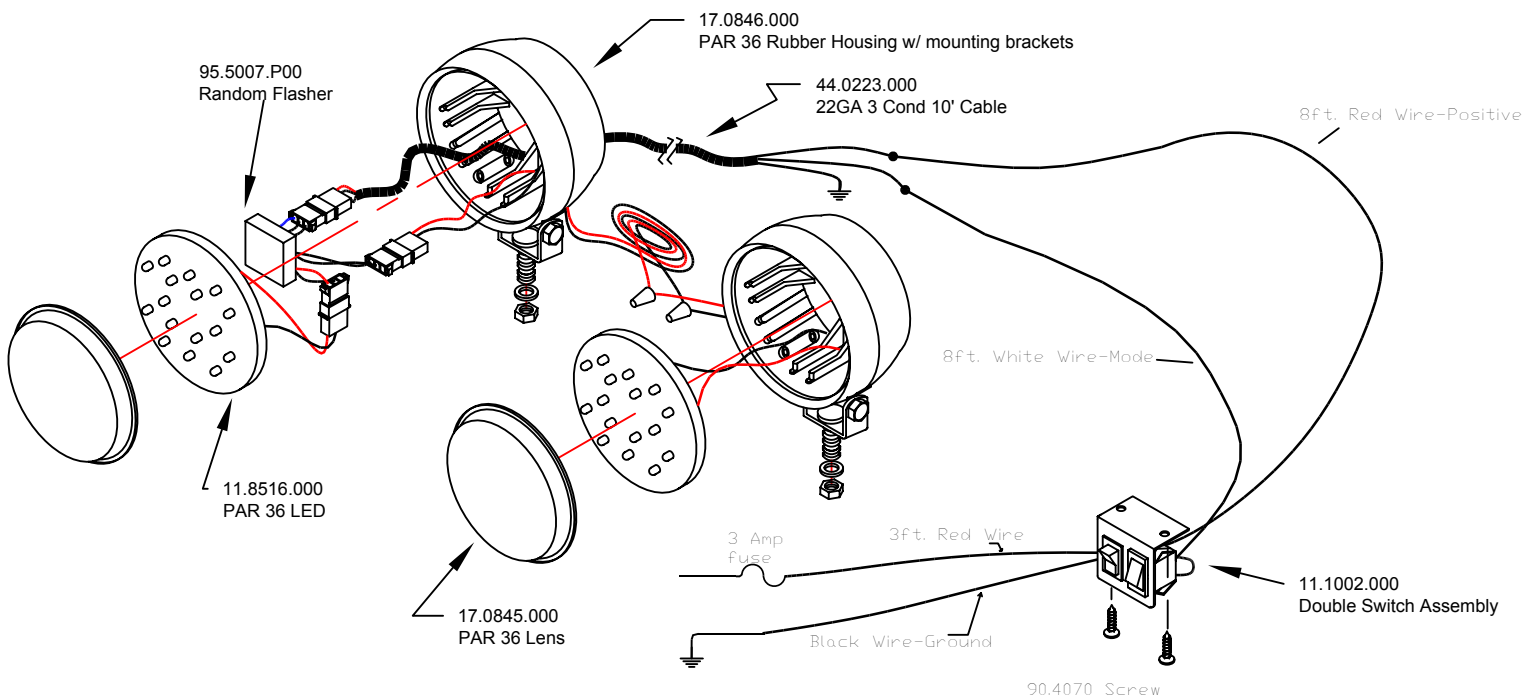

MODEL NO. 11.1741
Standard
PAR 36 LED Kit

GENERAL INFORMATION:

The **SHO-ME**® Standard PAR 36 LED has 16 high-intensity LEDs. They come in weather-proof rubber housings with adjustable brackets. The LEDs come in assorted colors: amber, blue, green, red or white. The polycarbonate outer lenses come in assorted colors: amber, blue, green, red or clear. Internal LED flasher with seven selectable strobe-style flash patterns including Random with a double LED switch.

Flash Patterns

Double Alternating
Quad Alternating
Quint Alternating
MEGA Alternating

Double Simultaneous
Quad Simultaneous
Random

PRODUCTS COMPANY 804 East Hwy 248 Cassville, MO 65625
U.S. and Canada Toll Free Numbers Phone: 800-641-4098 FAX: 800-526-1240
E-mail: sales@able2products.com WEB: www.able2products.com