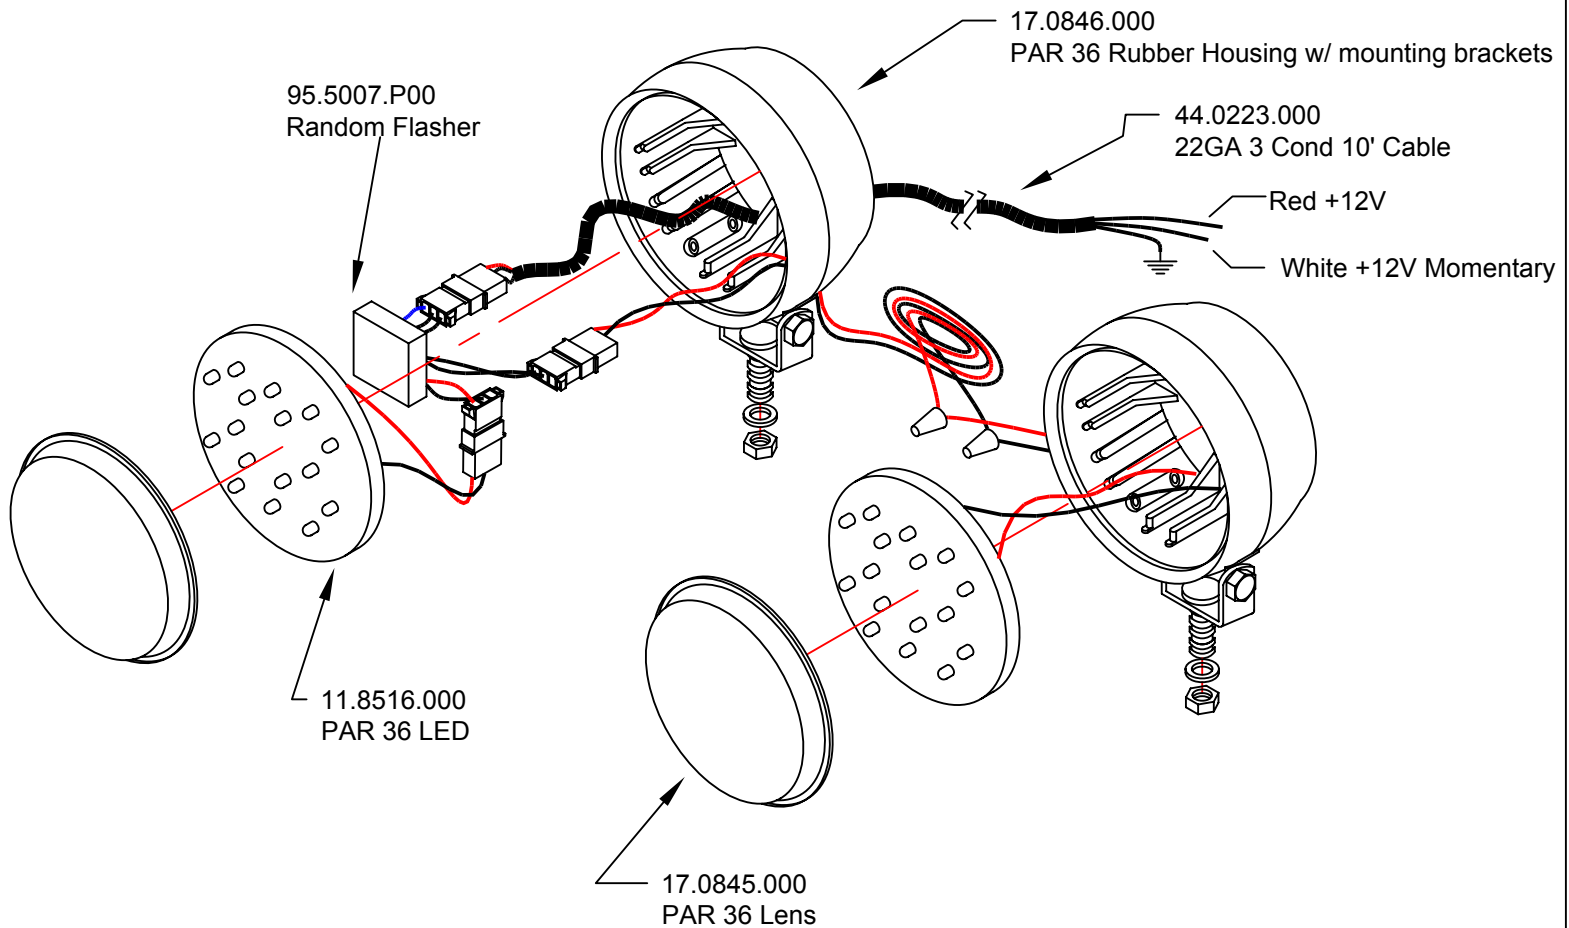

MODEL NO. 11.1740
Standard
PAR 36 LED Kit

GENERAL INFORMATION:

The **SHO-ME**® Standard PAR 36 LED has 16 high-intensity LEDs. They come in weather-proof rubber housings with adjustable brackets. The LEDs come in assorted colors: amber, blue, green, red or white. The polycarbonate outer lenses come in assorted colors: amber, blue, green, red or clear. Internal LED flasher with seven selectable strobe-style flash patterns including Random (Optional double LED switch).

Flash Patterns

Double Alternating
Quad Alternating
Quint Alternating
MEGA Alternating

Double Simultaneous
Quad Simultaneous
Random

PRODUCTS COMPANY 804 East Hwy 248 Cassville, MO 65625
U.S. and Canada Toll Free Numbers Phone: 800-641-4098 FAX: 800-526-1240
E-mail: sales@able2products.com WEB: www.able2products.com