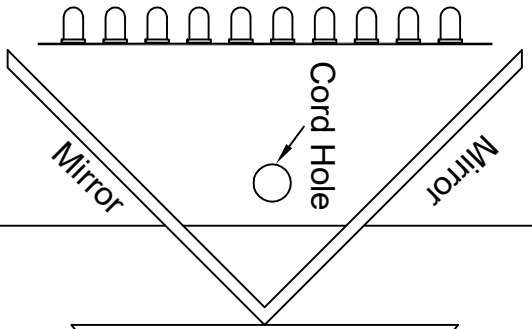

**Front** 

**SHO-ME®** Model 11.1400 Low Profile LED Light Bar Layout

Right Front LED Color \_\_\_\_\_

Left Front LED Color \_\_\_\_\_

LED Color \_\_\_\_\_

LED Color \_\_\_\_\_

LED Color \_\_\_\_\_

LED Color \_\_\_\_\_