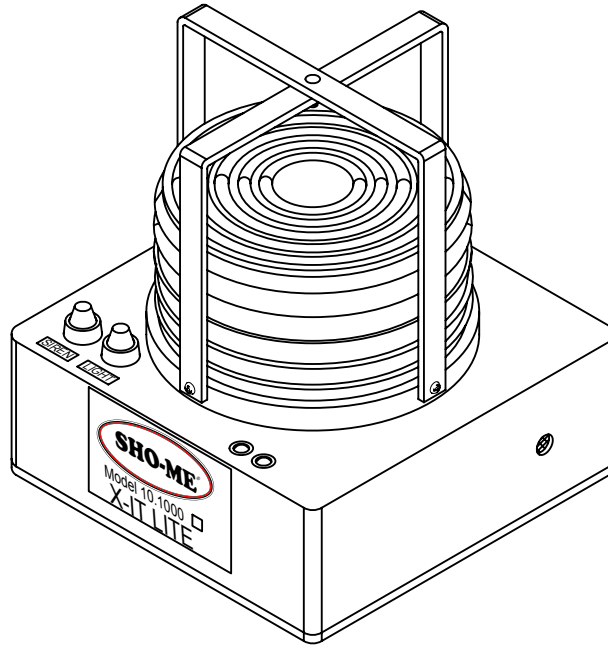

MODEL NO. 10.1000
X-IT LITE W/ Siren

The **SHO-ME**® X-IT LITE with Siren incorporates both a visual LED Beacon and an Audible Siren Alarm to enable Fire Fighters to locate the exit of a structure during a fire.

The X-IT LITE is equipped with two waterproof on/off switches. One switch activates the LED Beacon in a Quad Flash Pattern. The second waterproof switch is to activate the Audible Siren Alarm when mandatory evacuation of the structure is ordered.

The **SHO-ME**® X-IT LITE is powered by a rechargeable 12v, 4.5 A/hr, sealed, lead acid battery system. The X-IT LITE comes with a 110 volt AC charger. Charge batteries over night after each use.

PRODUCTS COMPANY 804 East Hwy 248 Cassville, MO 65625
U.S. and Canada Toll Free Numbers Phone: 800-641-4098 FAX: 800-526-1240
E-mail: sales@able2products.com WEB: www.able2products.com