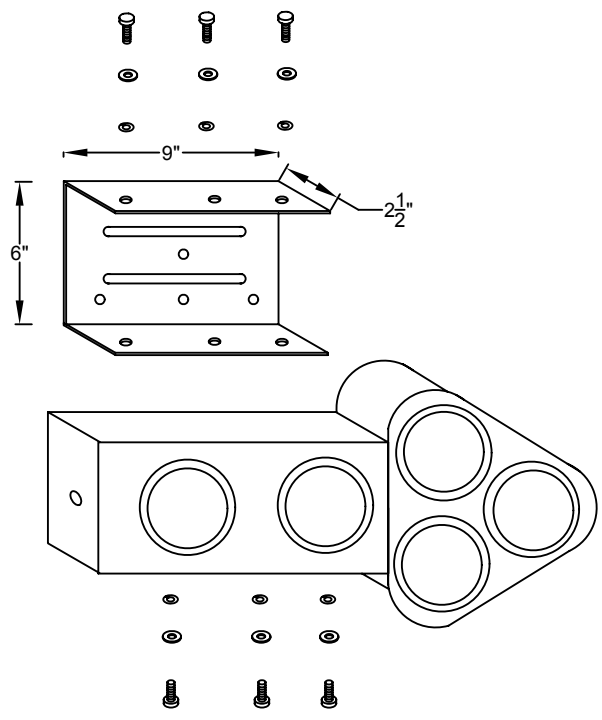

Model No. 02.6230
Flush Mounting Bracket

SHO-ME
TRAFFIC GUIDE
MODEL 02.6230
FLUSH MOUNTING
BRACKET